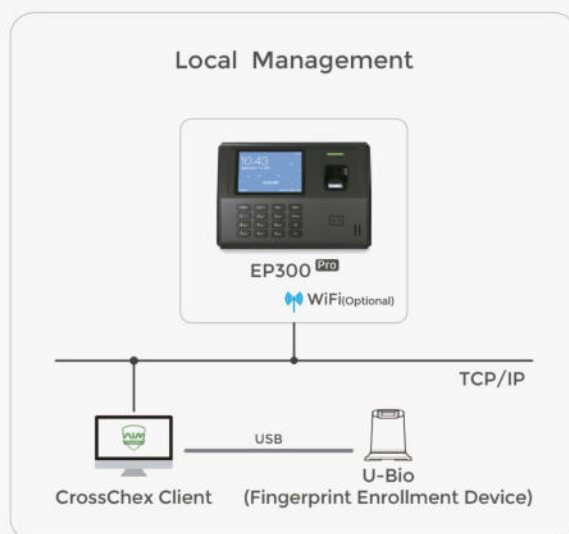

1Ghz Linux Based CPU

The new Linux based 1Ghz processor ensures the 1:3000 comparison time less than 0.5 second.

Optional WIFI

The WiFi function ensures power on to work, and realize the flexible installation of the device.

Optional Bluetooth

Your mobile device will be the key with bluetooth function and you can realize shake open with ekey APP.

Battery *No incluida en Argentina

The long life battery ensuring up to 10 hours portable application.

Touch Active Fingerprint Sensor

The touch active sensor ensures the quick response for each detection and saving the total power consumption of the device.

Colorful LCD Screen

The Colorful LCD screen ensures the best interaction and user experiences.

Webserver

The Webserver ensures the easily quick connection and self management of the device

Cloud application

The web based cloud application let you access to the device by any mobile terminal for anytime from anywhere.

■ Key Specifications

User	3000
Card	3000
Record	100,000
Communication	Mini USB & USB Host, TCP/IP Optional WiFi/Bluetooth
Identification mode	finger, password, card(optional EM and Mifare)
Identification speed	<0.5s
Card reading distance	1~5cm (125KHz), 13.56MHz >2CM) for standard CR80 card
WebServer	Support
CPU	Linux 1G
RFID card	Optional EM and Mifare
working Temperature	-30°C~60°C
Humidity	20% to 90%
Power	DC5V/Optional Battery
Battery	1000MA

■ System configurations

Anviz Global Inc.

41656 Christy Street Fremont , Fremont, CA,94538

Tel: 408-2637700 | Toll-free:1-855-268-4948 | Inquiry: sales@anziv.com | www.anziv.com

©2019 Anviz Gloabl Inc. Anviz and identifying product names and numbers herein are registered trademarks of Anviz Global Inc. All non-Anviz brands and product names are trademarks or registered trademarks of their respective companies. Product appearance, build status and/or specifications are subject to change without notice.

Due to the consistent improvement of the product, this specification and appearance are subject to change without notice.