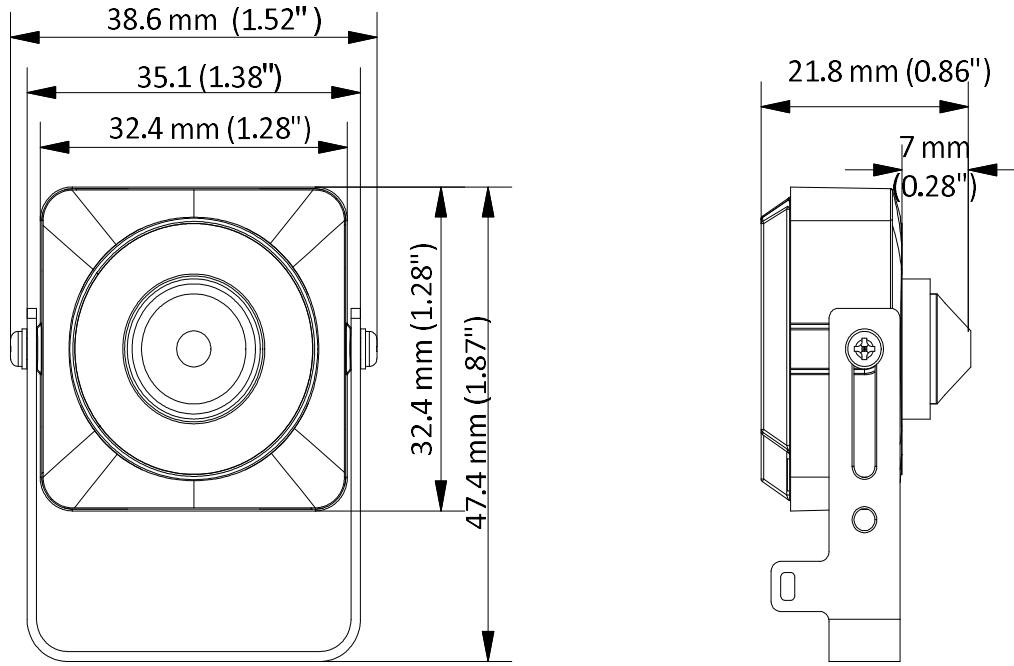

Order Model

DS-2CS54C8T-PH

Dimensions