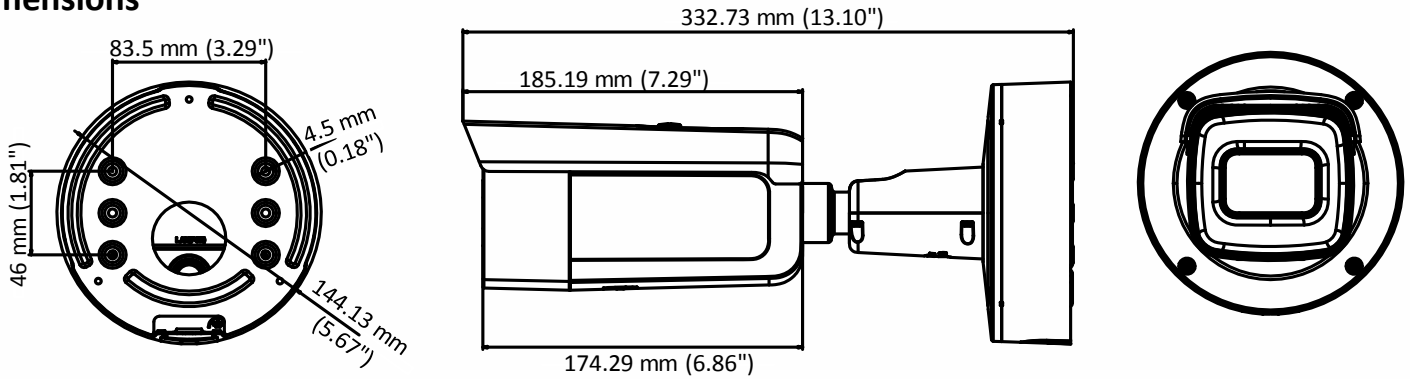

Available Model:

DS-2CD2623G0-IZS (2.8 to 12 mm)

Dimensions