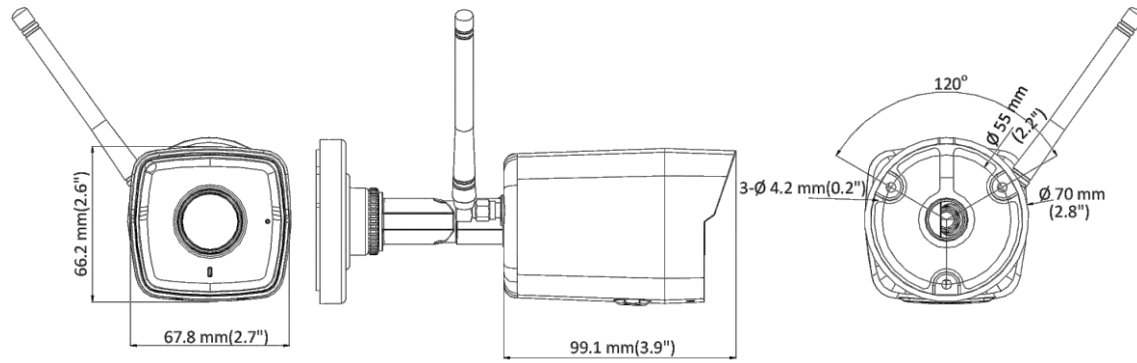

▪ Available Model

DS-2CV1021G0-IDW1(2.8 mm, 4 mm)

▪ Dimension

▪ Accessory

DS-1280ZJ-XS
Junction Box