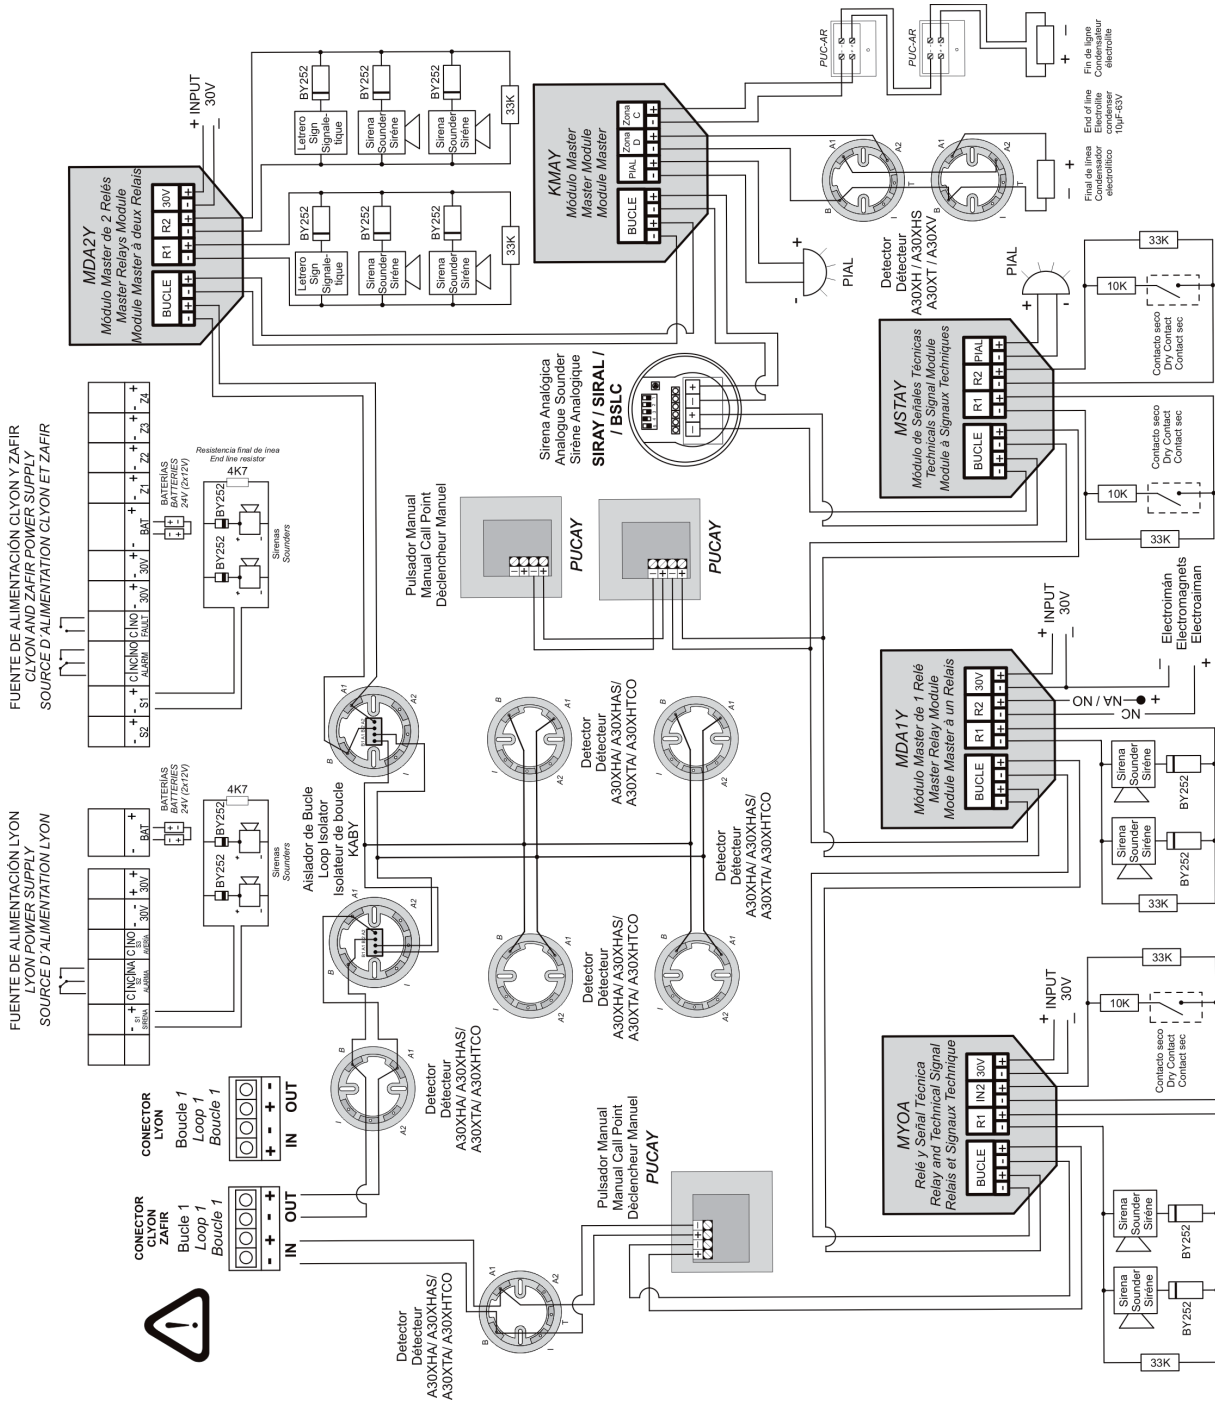

ALGORITHMIC ADDRESSABLE SYSTEM

Algorithmic addressable diagram

General wiring diagram (Lyon, Zafir and C-Lyon Control Panels)