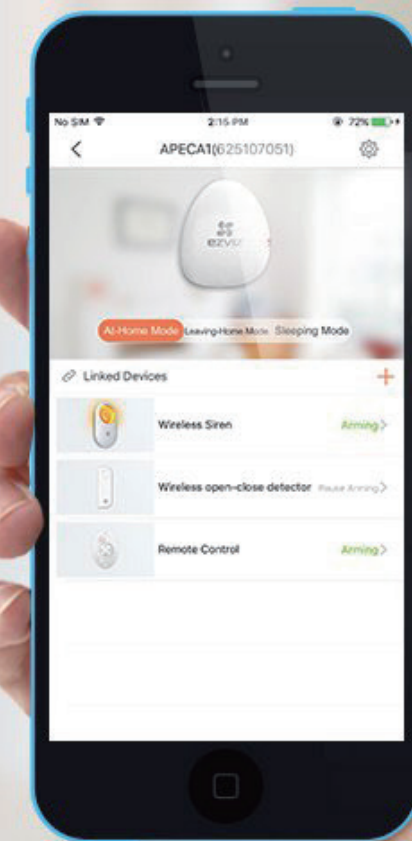

## Two modes

Switch between two modes to suit your needs.  
In "At Home" mode, the T2 acts as a doorbell.  
In "Away" mode, the T2 acts as a guard to protect your house.

## Instant alerts

Whenever the T2 is triggered, the A1 sends an instant alert to the app on your smartphone.

## Integrated solution

The A1 can be connected to your EZVIZ cameras. When the T2 is triggered, the camera instantly starts recording images and video.

## Control via the EZVIZ App

With the EZVIZ App, you can remotely control the T2 and all devices connected to it even when you are away from home.