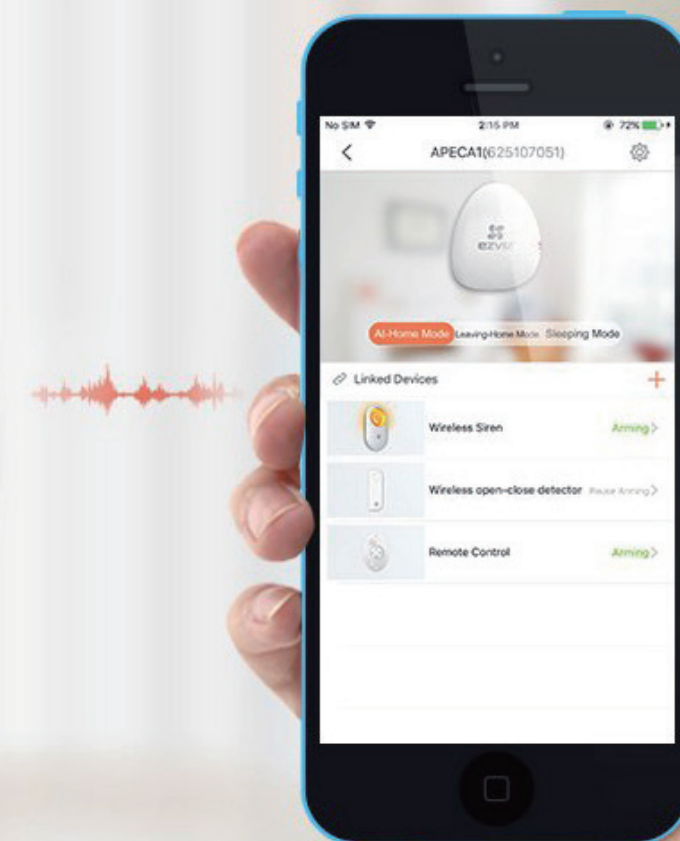

# T3

---

100% Wire-Free Emergency Button  
(must be paired with the A1)

Protect the ones you love with the T3.

## Protect your loved ones

---

Whenever the emergency button is pressed, the A1 sends an instant alert to the app on your smartphone.

## Integrated solution

The A1 can be connected to your EZVIZ cameras. When the T3 is triggered, the camera instantly starts recording images and video.

## Control via the EZVIZ App

With the EZVIZ App, you can remotely control the A1 and all devices connected to it even when you are away from home.