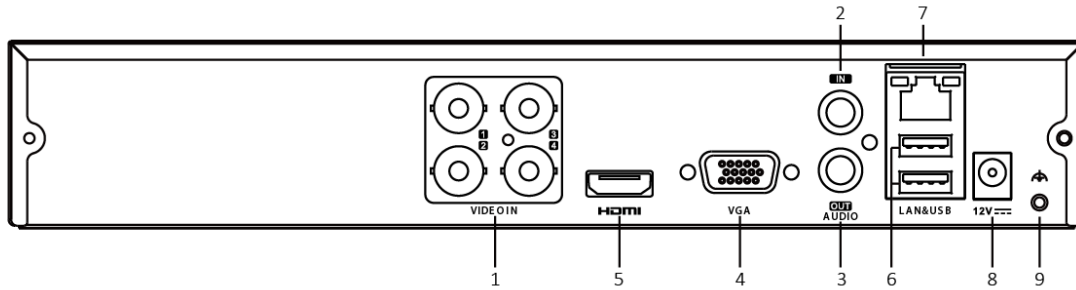

Physical Interface

*: DVR-208Q-K1 and DVR-216Q-K1 provide 8/16 video input interfaces.

Index	Description	Index	Description
1	Video and Audio IN	6	USB Interface
2	AUDIO IN	7	Network Interface
3	AUDIO OUT	8	Power Supply
4	VGA	9	GND
5	HDMI		

Available Model

DVR-204Q-K1, DVR-208Q-K1, DVR-216Q-K1