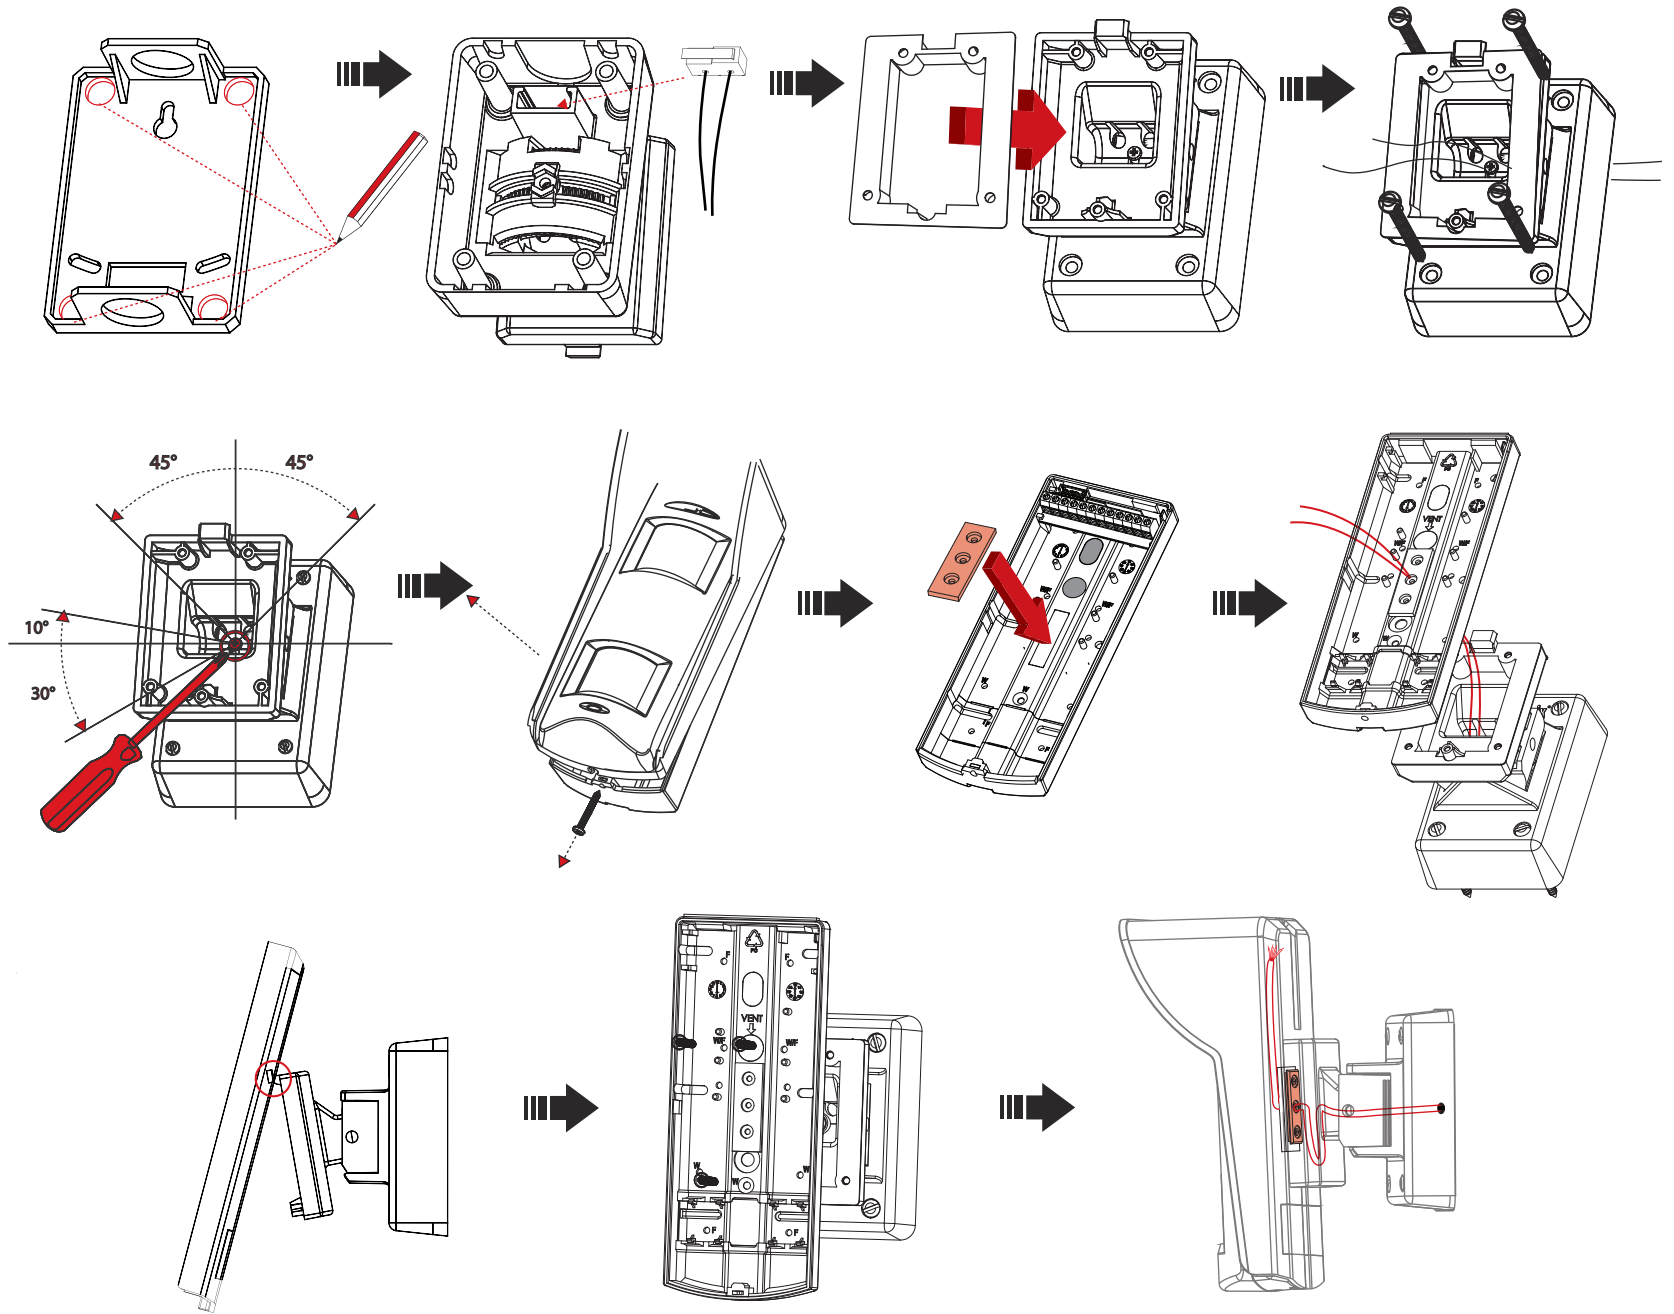

室外45°墙装支架

HIKVISION

External Wall Bracket

环保等级IV
Environmental Class IV

支架尺寸 Bracket Dimension

A START →

B END