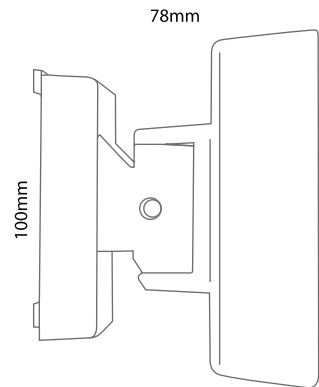

室外45°墙装支架

HIKVISION

External Wall Bracket

环保等级IV
Environmental Class IV

支架尺寸 Bracket Dimension

A START →

B END