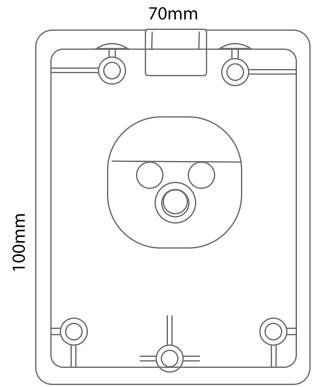

室外45°墙装支架

HIKVISION

External Wall Bracket

环保等级IV
Environmental Class IV

支架尺寸 Bracket Dimension

A START →

B END