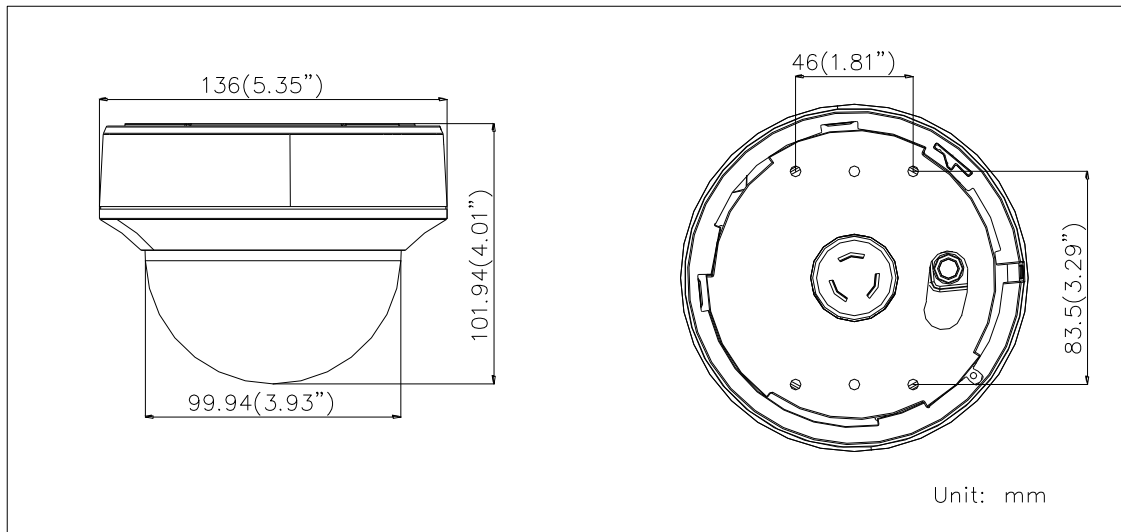

Dimensions