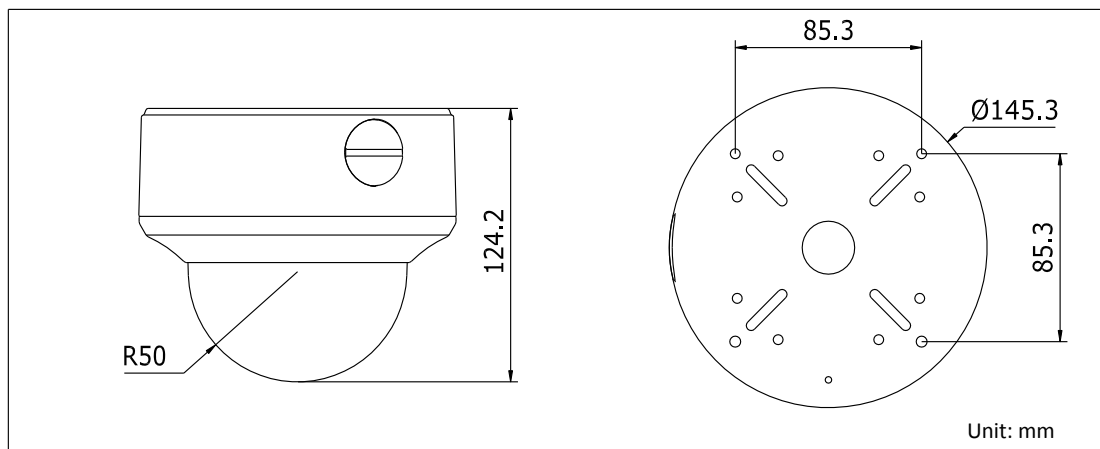

### Specification

Model	DS-2CE56C5T-(A)VPIR3
Parameter	Turbo HD720p Vandal Proof IR Dome Camera
Camera	
Image Sensor	1.27MP CMOS Image Sensor
Signal System	PAL/NTSC
Effective Pixels	1305(H)*977(V)
Min. Illumination	0.001 Lux @(F1.2,AGC ON), 0 Lux with IR
Shutter Speed	PAL: 1/25 s to 1/50,000 s NTSC: 1/30 s to 1/50,000 s
Lens	2.8-12mm @ F1.4

	Angle of view: 92° - 29.3°
Lens Mount	φ14
Angle Adjustment	Pan: 0 - 355°, Tilt: 0 - 75°, Rotation: 0 - 355°
Day & Night	ICR
Synchronization	Internal synchronization
Video Frame Rate	720p@25fps/720p@30fps
HD Video Output	1 Analog HD output
CVBS Output	1Vp-p Composite Output(75Ω/BNC)
S/N Ratio	> 62dB
<b>Menu</b>	
Automatic Exposure	Globe AE/DWDR
AGC	Low/Middle/High/Off
Slow Shutter	Support
White Balance	Auto/Manual
D/N Mode	Color/BW/SMART IR
3D DNR	Low/Middle/High/Off
Motion Detection	Support, maximum 4 zones
Privacy Mask	On/Off, maximum 8 zones
UTC Function	Support
Language	English/Chinese
Function	Digital Wide Dynamic Range, 3D Digital Noise Reduction, Sharpness, Brightness, Digital Zoom, Mirror, Reset
<b>General</b>	
Working Temperature/Humidity	-30 °C – 60 °C (-22 °F – 140 °F) Humidity 90% or less (non-condensing)
Power Supply	12 VDC±15% -A: 12 VDC±15%, 24 VAC±15%
Power Consumption	Max. 4W -A: Max. 5W
Weather Proof Ratings	IP66
IR Range	Up to 40m
Impact Protection	IK10.
Communication	Up the coax Protocol: Pelco-C(CVBS output), HIKVISION-C(TVI output)
Dimensions	Φ 145.3 × 124.2 mm (Φ 5.72" × 4.89")
Weight	880 g (1.95 lbs)

## Dimensions