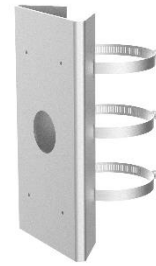

## DS-1275ZJ-P1

### Horizontal Pole Mount

#### Feature

- Stainless steel, and steel with surface spray treatment
- Adjustable diameter from 67 mm to 127 mm

#### Parameter

Model	DS-1275ZJ-P1
Parameters	Horizontal Pole Mount
Appearance	Platinum Gray
Material	Stainless Steel, and Steel
Dimension	127 mm × 140.48 mm × 250 mm (5" × 5.53" × 9.84")
Weight	1500 g (3.3 lb.)