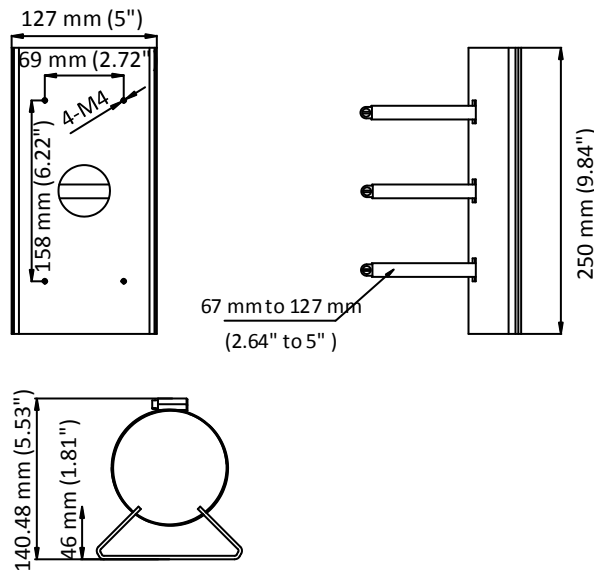

#### Feature

- Stainless steel, and steel with surface spray treatment
- Adjustable diameter from 67 mm to 127 mm

#### Dimension

#### Parameter

Model	DS-1275ZJ-P1
Parameters	Horizontal Pole Mount
Appearance	Platinum Gray
Material	Stainless Steel, and Steel
Dimension	127 mm × 140.48 mm × 250 mm (5" × 5.53" × 9.84")
Weight	1500 g (3.3 lb.)

#### Note

- Cooperate with other mount, when using this mount.
- The waterproof rubber is necessary for the outdoor application.
- The pole must be capable of supporting at least 3 times as much as the total weight of the camera, and the mount.
- The mount's maximum load capacity is 10 kg (22 lb.).