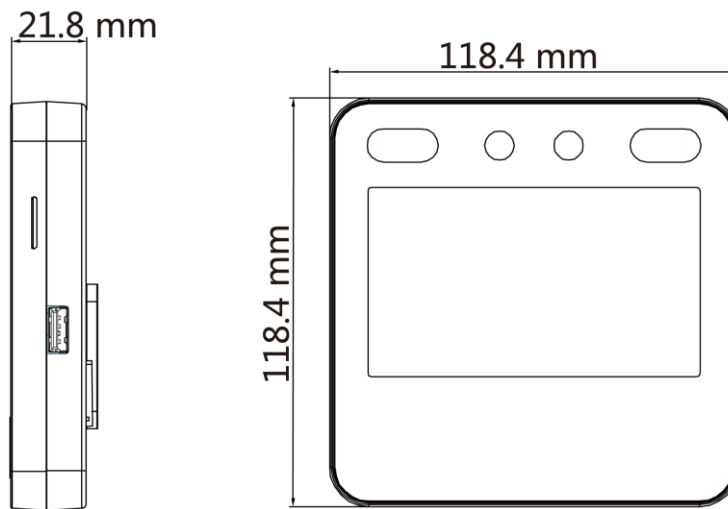

▪ **Dimension**