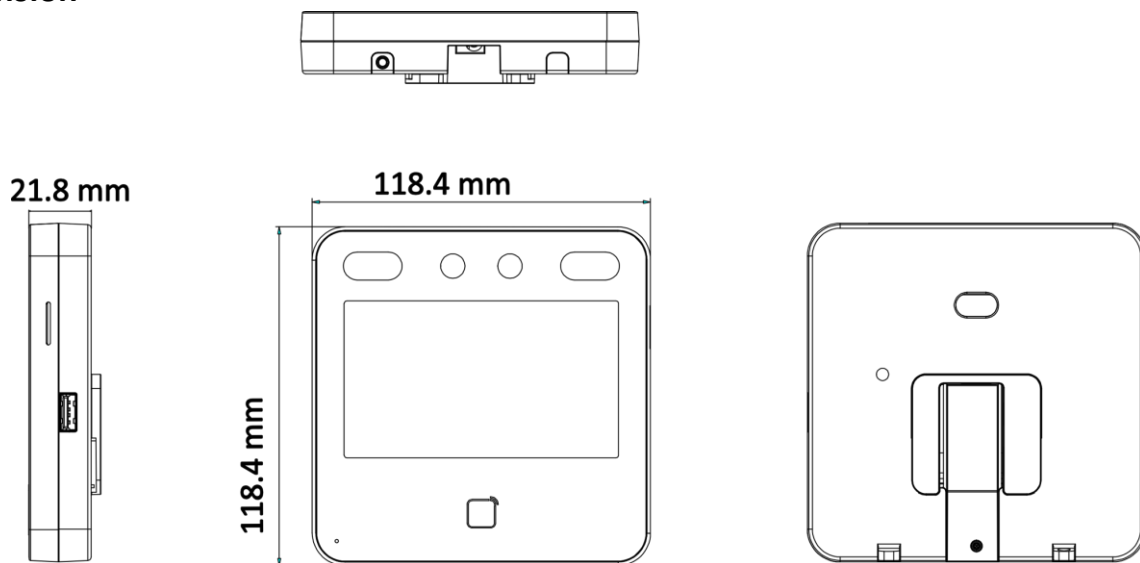

Dimensions	118.4 mm × 118.4 mm × 21.8 mm (4.66" × 4.66" × 0.86")
Application environment	Indoor
Installation	Wall Mounting; Base Mounting
Language	English, Spanish (South America), Arabic, Thai, Indonesian, Russian, Vietnamese, Portuguese (Brazil), Korean; Japanese

▪ Available Model

DS-K1T343MX

▪ Dimension