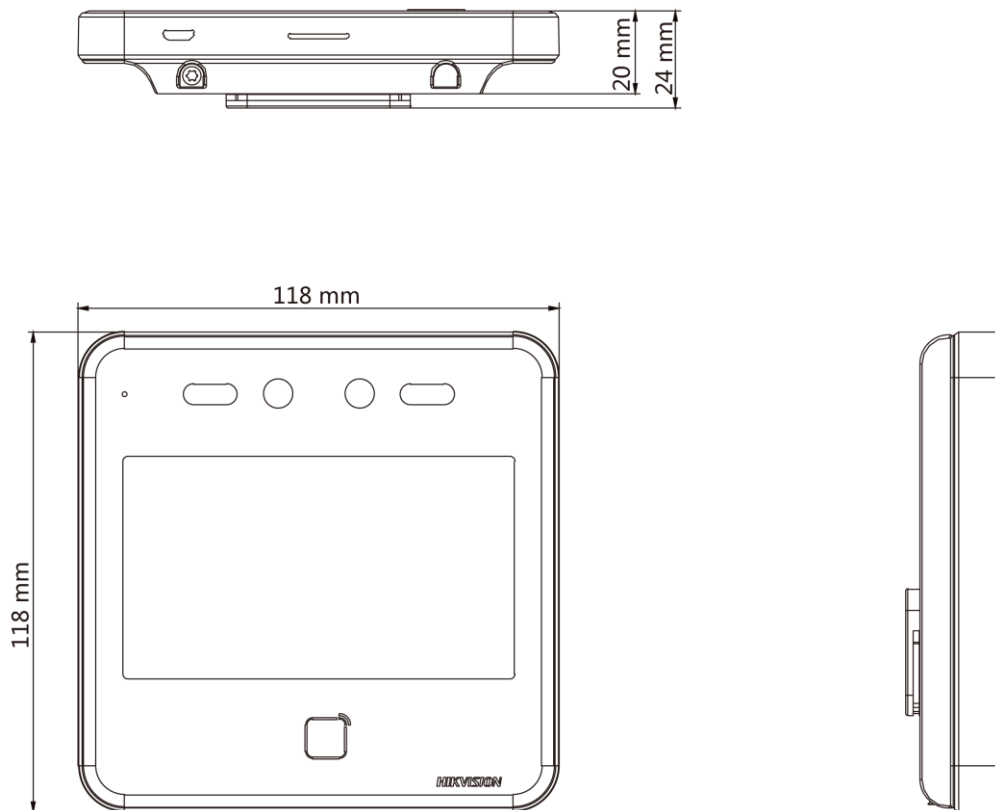

Language	English, Spanish (South America), Arabic, Thai, Indonesian, Russian, Vietnamese, Portuguese (Brazil)
Platform	Hik-ProConnect and HikCentral Professional

▪ Available Model

DS-K1T642MW

▪ Dimension