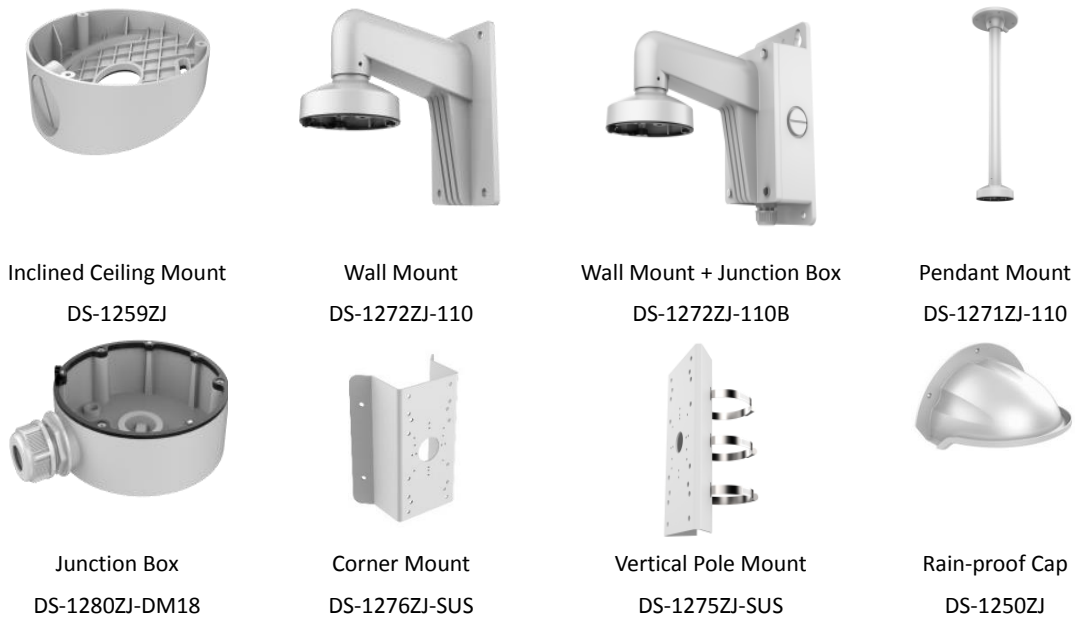

Weight	Camera: 500 g (1.1 lb.)
--------	-------------------------

### Available Model

DS-2CD2125FWD-I (2.8/4/6/8/12 mm), DS-2CD2125FWD-IS (2.8/4/6/8/12 mm)

### Accessory

Wall Mount  
DS-1258ZJ

Inclined Ceiling Mount  
DS-1259ZJ(Black)

Pendant Mount  
DS-1271ZJ-110(Black)

Wall Mount  
DS-1272ZJ-110(Black)

Corner Mount  
DS-1276ZJ-SUS(Black)

Junction Box  
DS-1280ZJ-DM18(Black)