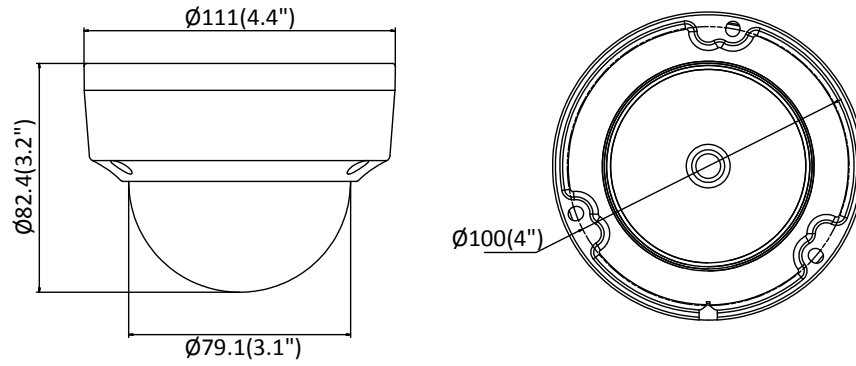

Interface

Communication Interface	1-port RJ45 10M/100M self-adaptive Ethernet port
On-Board Storage	Built-in microSD/SDHC/SDXC slot, up to 128 GB
Reset Button	Yes

Smart Features

Behavior Analysis	Line crossing detection, intrusion detection, unattended baggage detection, object removal detection
Exception Detection	Scene change detection
Face Detection	Yes

General

Operating Conditions	-22° F to 140° F (-30° C to 60° C), humidity 95% or less (non-condensing)
Power Supply	12 VDC ± 25%, PoE (802.3af, class 3), 5.5 mm coaxial power plug
Power Consumption	12 VDC, 0.5 A, maximum: 6 W, PoE: (802.3af, 36 VDC to 57 VDC), 0.2 A to 0.1 A, maximum: 7.5 W
IR Range	Up to 100 ft (30 m)
Wavelength	850 nm
Protection Level	IP67, IK10
Material	Camera body: metal, bubble: plastic
Dimensions	Ø 4.4" × 3.2" (Ø 111 mm × 82.4 mm)
Weight	1.1 lbs (0.50 kg)

Dimensions

Unit: mm (inch)