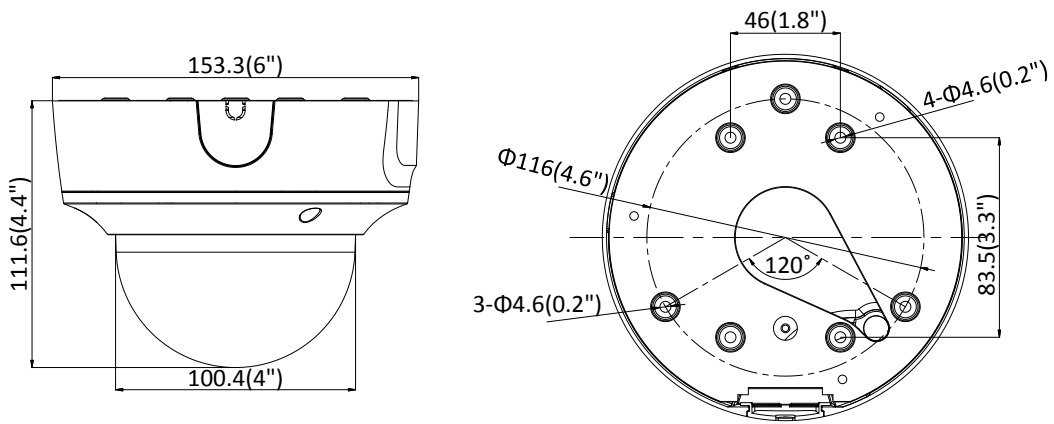

## Available Model

DS-2CD2726G1-IZ (2.8 mm to 12 mm), DS-2CD2726G1-IZS (2.8 mm to 12 mm)

Dimension

Camera:

Wall Mounting with the Bracket (DS-1473ZJ-155 and DS-1253ZJ-L):

Pendant Mounting with the Bracket (DS-1471ZJ-155 and DS-1253ZJ-L):