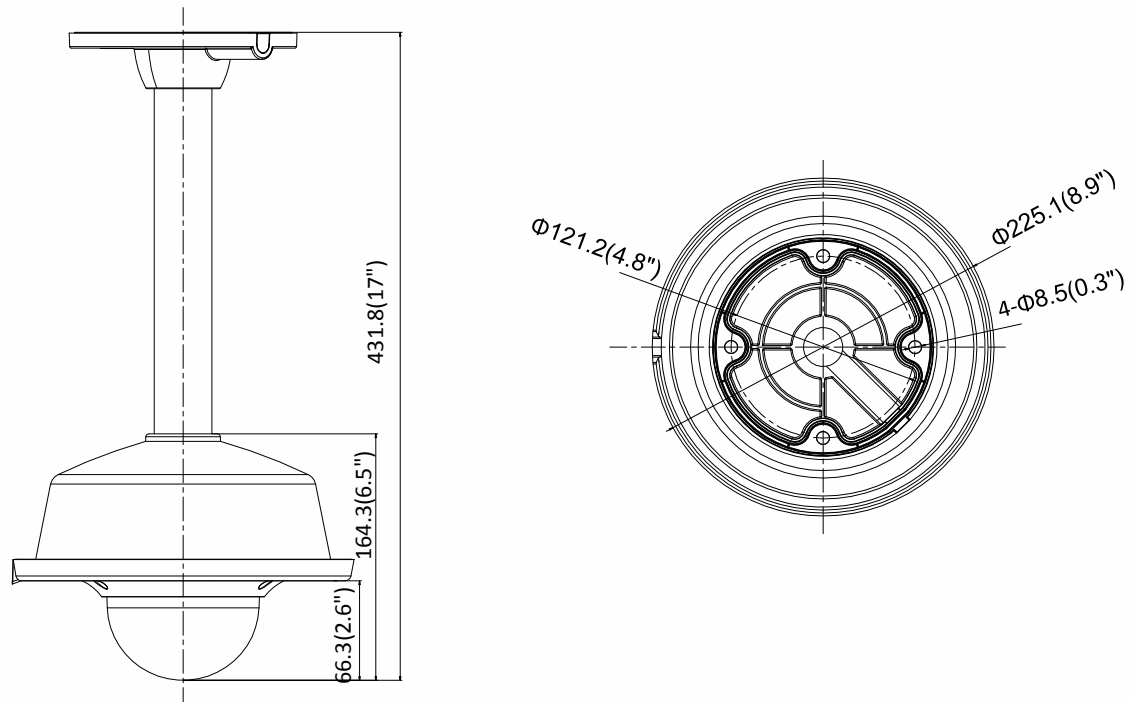

## Available Model

DS-2CD2726G1-IZ (2.8 mm to 12 mm), DS-2CD2726G1-IZS (2.8 mm to 12 mm)

Dimension

Camera:

Wall Mounting with the Bracket (DS-1473ZJ-155 and DS-1253ZJ-L):

Pendant Mounting with the Bracket (DS-1471ZJ-155 and DS-1253ZJ-L):

Unit: mm(inch)

**Accessory**

Distributed by

DS-1471ZJ-155  
Pendant Mount

DS-1473ZJ-155  
Wall Mount

DS-1475ZJ-SUS  
Vertical Pole Mount

DS-1476ZJ-SUS  
Corner Mount

DS-1280ZJ-DM55  
Junction Box