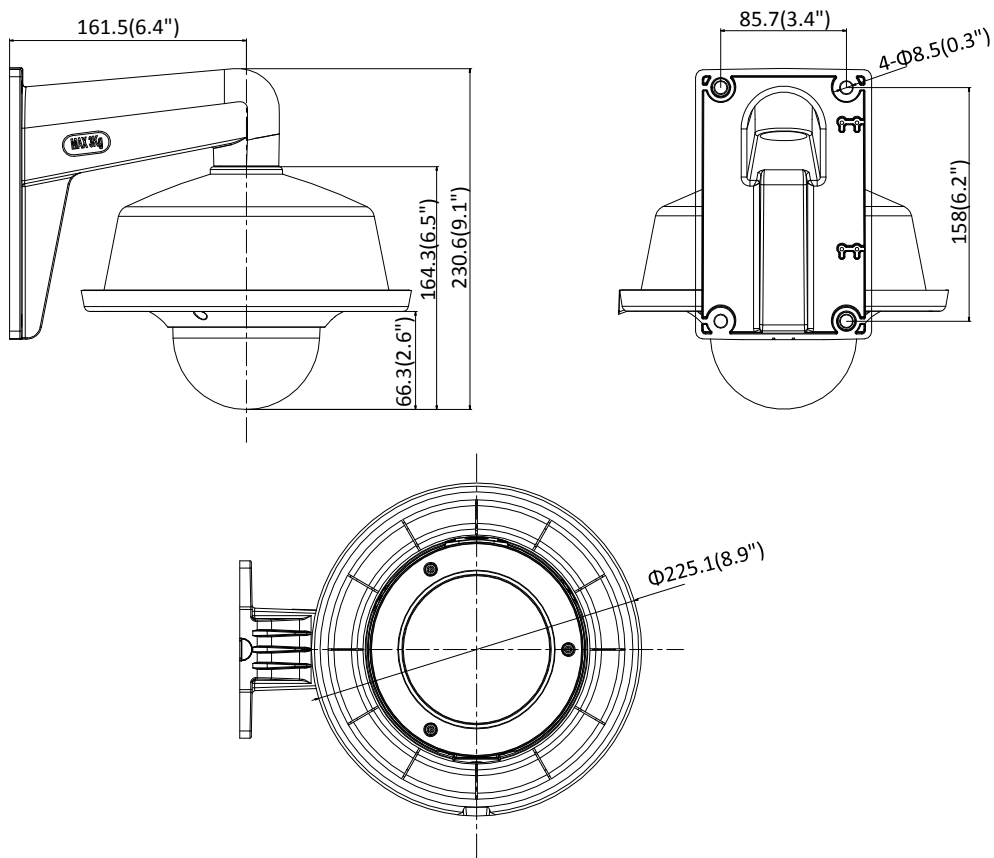

## Available Model

DS-2CD2726G1-IZ (2.8 mm to 12 mm), DS-2CD2726G1-IZS (2.8 mm to 12 mm)

Dimension

Camera:

Wall Mounting with the Bracket (DS-1473ZJ-155 and DS-1253ZJ-L):

Pendant Mounting with the Bracket (DS-1471ZJ-155 and DS-1253ZJ-L):

Unit: mm(inch)

**Accessory**

Distributed by

DS-1471ZJ-155  
Pendant Mount

DS-1473ZJ-155  
Wall Mount

DS-1475ZJ-SUS  
Vertical Pole Mount

DS-1476ZJ-SUS  
Corner Mount

DS-1280ZJ-DM55  
Junction Box