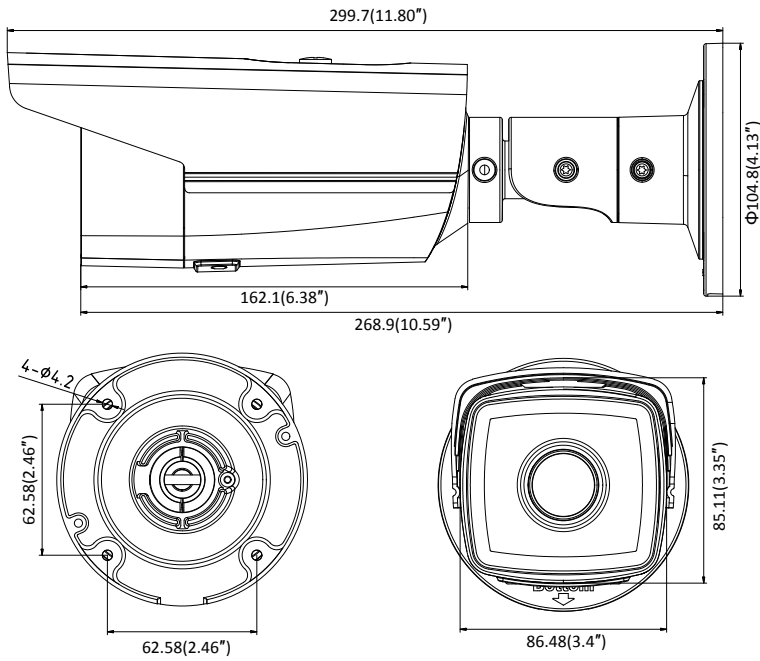

Available Model

DS-2CD2T85FWD-I5(2.8 mm), DS-2CD2T85FWD-I5(4 mm), DS-2CD2T85FWD-I5(6 mm), DS-2CD2T85FWD-I5(8 mm),
DS-2CD2T85FWD-I5(12 mm)

DS-2CD2T85FWD-I8(2.8 mm), DS-2CD2T85FWD-I8(4 mm), DS-2CD2T85FWD-I8(6 mm), DS-2CD2T85FWD-I8(8 mm),
DS-2CD2T85FWD-I8(12 mm)

Dimension

Unit: mm (inch)