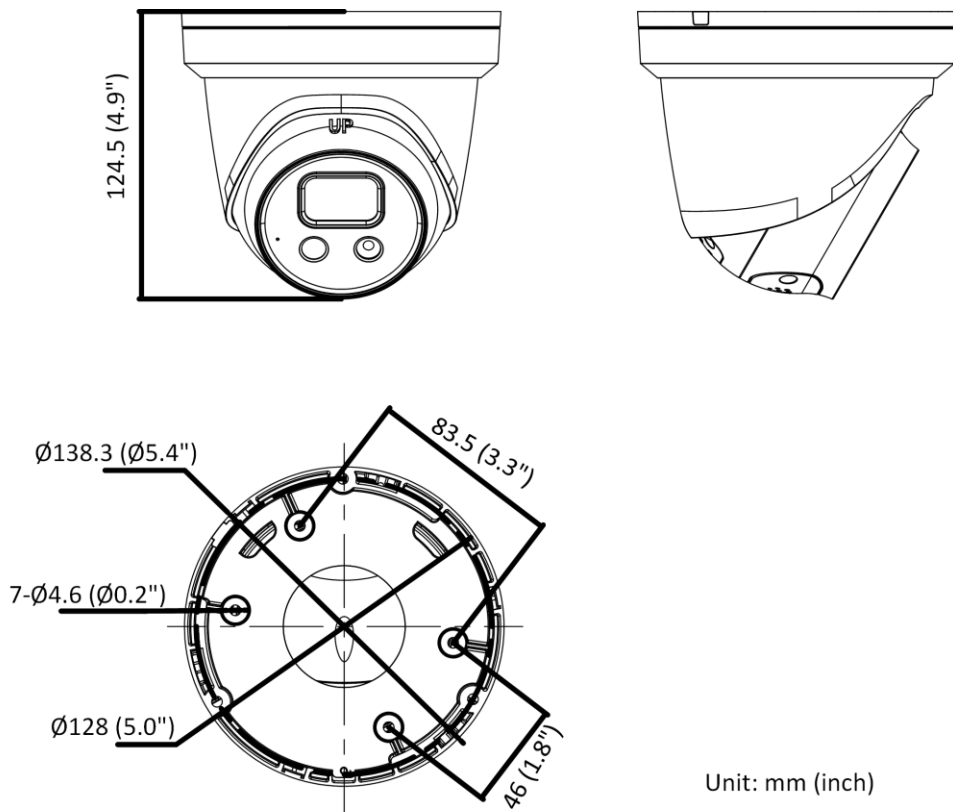

Approval

EMC	FCC SDoC (47 CFR Part 15, Subpart B); CE-EMC (EN 55032: 2015, EN 61000-3-2: 2019, EN 61000-3-3: 2013, EN 50130-4: 2011 +A1: 2014); RCM (AS/NZS CISPR 32: 2015); IC VoC (ICES-003: Issue 6, 2019); KC (KN 32: 2015, KN 35: 2015)
Safety	UL (UL 60950-1); CB (IEC 60950-1:2005 + Am 1:2009 + Am 2:2013, IEC 62368-1:2014); CE-LVD (EN 60950-1:2006+A2:2013, IEC 62368-1:2014+A11:2017); BIS (IS 13252(Part 1):2010+A1:2013+A2:2015); LOA (SANS IEC60950-1)
Environment	CE-RoHS (2011/65/EU); WEEE (2012/19/EU); Reach (Regulation (EC) No 1907/2006)
Protection	IP67 (IEC 60529-2013)

▪ **Available Model**

DS-2CD3356G2-ISU/SL (2.8/4/6 mm)

▪ **Dimension**