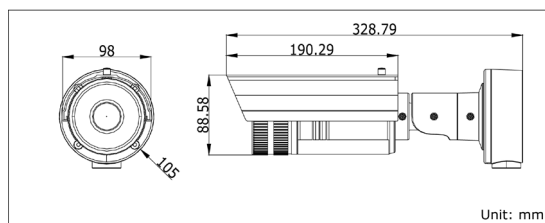

# DS-2CD8233F-EI(Z) VGA IR Bullet Camera

## Key features

- VGA (640 x 480) resolution
- Super low light
- True day / night
- IP66 rating
- IR range: up to 30m
- Motorized VF lens optional

## Dimensions

## Specifications

DS-2CD8233F-EI(Z)	
<b>Camera</b>	
Image sensor	1/4" Progressive CMOS
Min. illumination	0.01 lux @F1.2, AGC ON 0 lux with IR
Shutter time	1/25s ~ 1/100,000s
Lens	2.8 ~ 11 mm @F1.4, angle of view: 70° ~ 18° -Z: Motorized VF lens, 2.8-12 mm @F1.2, angle of view: 71° ~ 19°
Lens mount	Φ14
Auto iris	DC drive
Day & night	IR cut filter with auto switch
<b>Compression Standard</b>	
Video compression	H.264 / MPEG4 / MJPEG
Bit rate	32 Kbps ~ 16 Mbps
Dual stream	Yes
<b>Image</b>	
Max. Image Resolution	640 × 480
Frame rate	50Hz: 25fps (640 × 480) 60Hz: 30fps (640 × 480)
Image settings	Saturation, brightness, contrast adjustable through client software or web browser
<b>Network</b>	
Network storage	NAS (iSCSI optional)
Alarm trigger	motion detection, tampering alarm, network disconnect, IP address conflict, storage exception
protocols	TCP/IP, HTTP, DHCP, DNS, DDNS, RTP, RTSP, PPPoE, SMTP, NTP, SNMP, HTTPS, FTP, 802.1x, Qos (SIP, SRTP, IPv6 optional)
Security	User Authentication, Watermark
<b>Interface</b>	
Communication interface	1 RJ45 10 M / 100 M Ethernet interface
<b>General</b>	
Operating conditions	-10 °C ~ 60 °C (14°F ~ 140 °F) humidity 90% or less (non-condensing)
Power supply	12 VDC ± 10% , PoE (802.3af)
Power consumption	max. 7.5W -Z: max. 14W
Weather proof rating	IP66
IR range	Approx. 20 ~ 30 meters
Dimensions	98 × 88.58 × 328.79 mm (3.86" × 3.49" × 12.94")
Weight	1700 g (3.75 lbs)