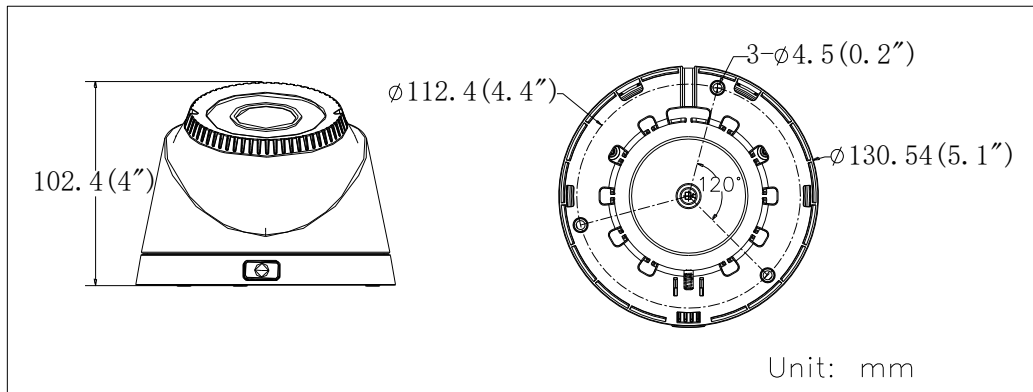

Dimensions