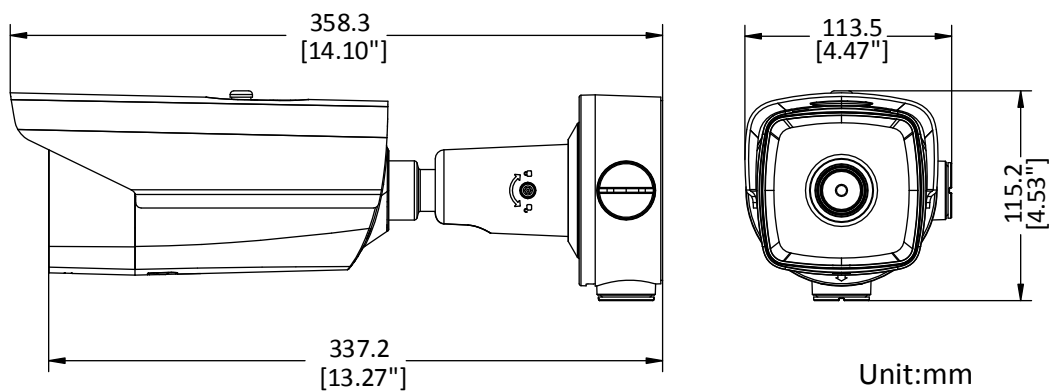

Available Model

DS-2TD2137-10/P

Dimension

Distributed by

**HIKVISION®****Headquarters**

No.555 Qianmo Road, Binjiang District,
Hangzhou 310051, China
T +86-571-8807-5998
overseasbusiness@hikvision.com

Hikvision USA
T +1-909-895-0400
sales.usa@hikvision.com