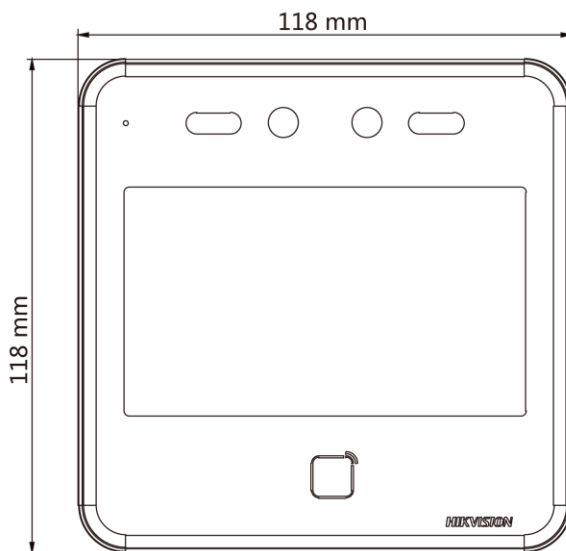

Platform

Hik-ProConnect and HikCentral Professional

▪ **Available Model**

DS-K1T642M

▪ **Dimension**