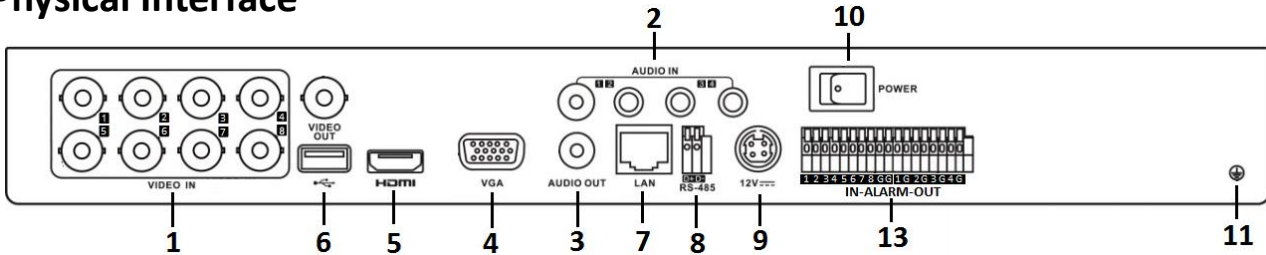

Physical Interface

*: The rear panel of DS-7204/7216HUHI-K2 provides 4/16 video input interfaces.

No.	Description	No.	Description
1	VIDEO IN	8	RS-485 Serial Interface
2	AUDIO IN, RCA Connector	9	12 VDC Power Input
3	AUDIO OUT, RCA Connector	10	Power Switch
4	VGA Interface	11	GND
5	HDMI Interface	12	VIDEO OUT
6	USB Interface	13	Alarm In/Out
7	LAN Network Interface