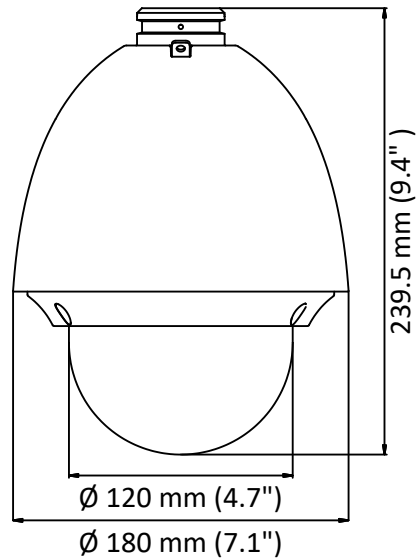

Order Model

DS-2AE4225T-A(C)

Dimensions