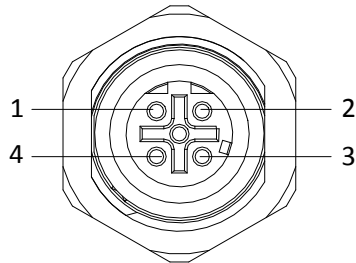

General Function	One-key Reset, Dual-VCA, Anti-Flicker, Three Streams, Heartbeat, Mirror, Password Protection, Privacy Mask, Watermark, IP Address Filter
Interface	
Communication Interface	-IO: 1 RJ45 10M/100M Ethernet port -I: M12 aviation plug
Video Out	1Vp-p Composite Output(75Ω/BNC)
General	
Operating Conditions	-40 °C to +65 °C (-40 °F to +149°F), Humidity 95% or less (non-condensing)
Power Supply	DC12V; PoE (802.3af, class ?)
Power Consumption	Max. 8W
Build-in Heater	Support
IR Range	20 m to 30 m
Protection Level	IP68, IK10
Dimensions	155.17 × 110.9 × 60.8 mm (6.1" × 4.4" × 2.4")
Weight	960g (2.1lbs)

Order Models

DS-2CD6512-IO: a RJ45 network interface and a power supply interface

DS-2CD6512-I: an M12 aviation plug

Dimension

Interface Description

	M12 Wire	R-J45 Wire
TX+	1	1
TX-	3	2
RX+	2	3
RX-	4	6

M12 Interface Description