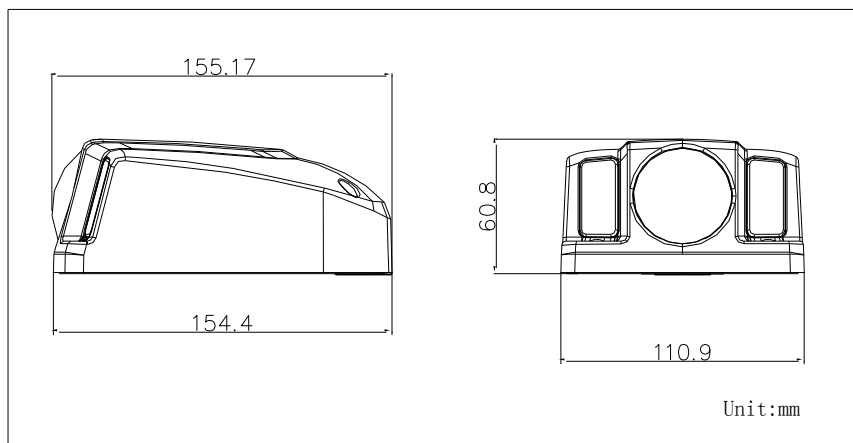

General Function	One-key Reset, Dual-VCA, Anti-Flicker, Three Streams, Heartbeat, Mirror, Password Protection, Privacy Mask, Watermark, IP Address Filter
Interface	
Communication Interface	-IO: 1 RJ45 10M/100M Ethernet port -I: M12 aviation plug
Video Out	1Vp-p Composite Output(75Ω/BNC)
General	
Operating Conditions	-40 °C to +65 °C (-40 °F to +149°F), Humidity 95% or less (non-condensing)
Power Supply	DC12V; PoE (802.3af, class ?)
Power Consumption	Max. 8W
Build-in Heater	Support
IR Range	20 m to 30 m
Protection Level	IP68, IK10
Dimensions	155.17 × 110.9 × 60.8 mm (6.1" × 4.4" × 2.4")
Weight	960g (2.1lbs)

Order Models

DS-2CD6512-IO: a RJ45 network interface and a power supply interface

DS-2CD6512-I: an M12 aviation plug

Dimension