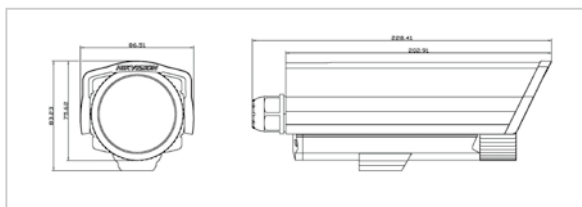

Unit: mm

Specifications

	DS-2CD802P(N)-IR5	DS-2CD812P(N)-IR5	DS-2CD892P(N)-IR5	
Camera	Image Sensor	1/3 " SONY Super HAD CCD		
	Effective Pixels	PAL: 500(H)×582(V) NTSC: 510(H)×492(V)	PAL: 752(H)×582(V) NTSC: 768(H)×494(V)	PAL: 752(H)×582(V) NTSC: 768(H)×494(V)
	Signal System	PAL / NTSC		
	Min. Illumination	0.1Lux @ F1.2, AGC On (0 Lux With IR); 0.2Lux @ F1.8, AGC On (0 Lux With IR)		
	Electronic Shutter	1/50 (1/60)s~1/100,000s		
	Lens	16mm (3.6mm, 6mm, 8mm, 12mm optional) @ F1.8		
	Lens Mount	M12		
	S/N Ratio	More than 48dB		
	Video Output	420TVL, 1Vp-p Composite Output (75Ω/BNC)	480TVL, 1Vp-p Composite Output (75Ω/BNC)	540TVL, 1Vp-p Composite Output (75Ω/BNC)
	Compression Standard	Video Compression	H.264 or MPEG-4	
Video Bit Rate(bps)		32 K~2M, adjustable (8Mbps.maximum)		
Audio Compression		OggVorbis		
Image	Image Resolution	PAL: 704×576, 528×384, 704×288, 352×288, 176×144 NTSC: 704×480, 528×320, 704×240, 352×240, 176×120		
	Frame Rate	25 fps (704×576), 30fps (704×480)		
Functions	Motion Detection	Support		
	Dual Stream	Support		
	Heartbeat	Support		
	Password Protection	Support		
	Protocols	TCP / IP, HTTP, DHCP, DNS, RTP / RTCP, PPPoE (FTP,SMTP,NTP,SNMP optional)		
Interface	Infrared Distance	Approx 50 to 60 meters(164.04~196.85ft)		
	Audio Input	1channel (2.0~2.4Vp-p, 1kΩ)		
	Audio Output	1 channel (Line level, 600Ω)		
	Communication	1 RJ45 10M / 100M self-adaptive Ethernet port and 1 RS-485 interface		
	Alarm Input	1 channel signal input		
	Alarm Output	1 channel relay output		
General	Power Supply	12VDC, ±10%		
	Power Consumption	9W MAX		
	Working Temperature	-10°C~60°C(14°F~140°F)		
	Weather Proof	IP66		
	Dimension	86.5×83×228mm (3.41"×3.27"×8.98")		
Weight	1400g (3.04lbs)			