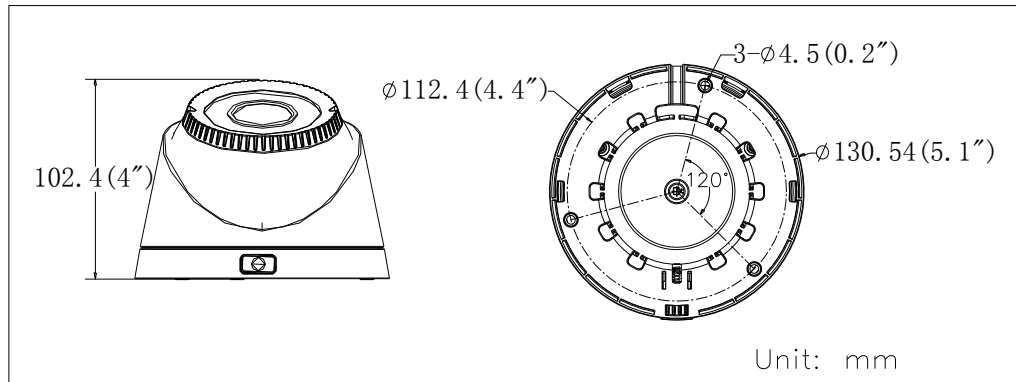

Dimensions