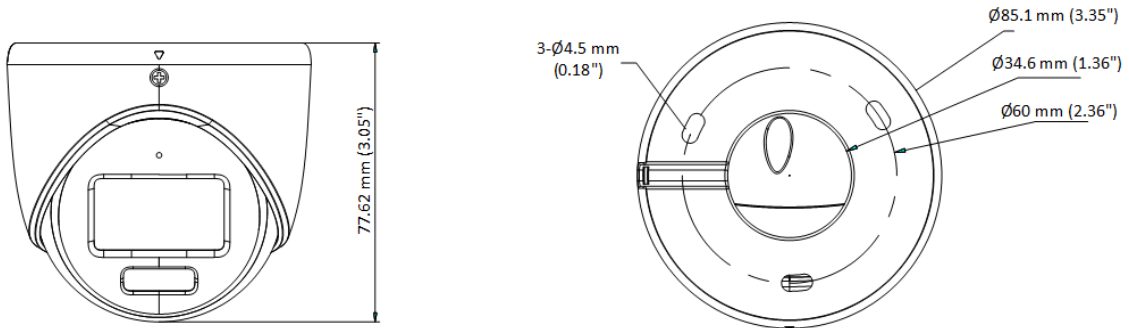

▪ **Available Model**

DS-2CE70KF0T-MFS

▪ **Dimension**

▪ **Accessory**

▪ **Optional**

DS-1280ZJ-XS Junction box	DS-1272ZJ-110-TRS Wall mount	DS-1275ZJ-SUS Vertical pole mount	DS-1276ZJ-SUS Corner mount