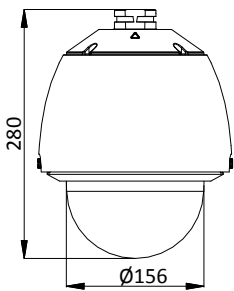

Protection Level	IP66 Standard, IK10, 4000V Lightning Protection, Surge Protection and Voltage Transient Protection
Material	ADC 12, PC+ABS, PC/PMMA
Dimensions	Φ 220 mm × 280 mm (Φ 8.66" × 11.02")
Weight	Approx. 3 kg (6.61 lb)

DORI	Detect	Observe	Recognize	Identify
Definition	25 px/m	63 px/m	125 px/m	250 px/m
Distance (Tele)	2400.0 m (7874.0 ft)	952.4 m (3124.7 ft)	480.0 m (1574.8 ft)	240.0 m (787.4 ft)

Available Model

DS-2DE5425W-AE (E), 24 VAC & PoE (802.3 at, class4)

Dimensions

Unit: mm

Accessory

Included

DS-1602ZJ

Wall Mount

Optional

DS-1604ZJ-Box-Corner