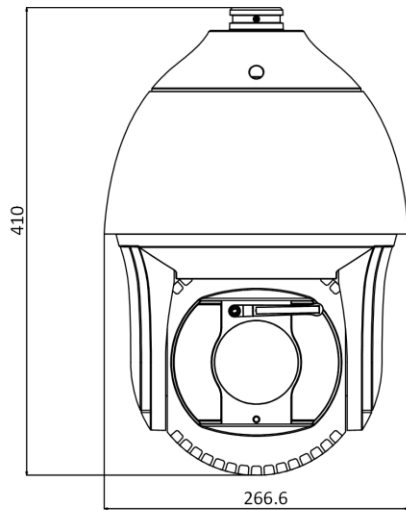

Dimensions

Unit: mm

Accessory

Included

Optional