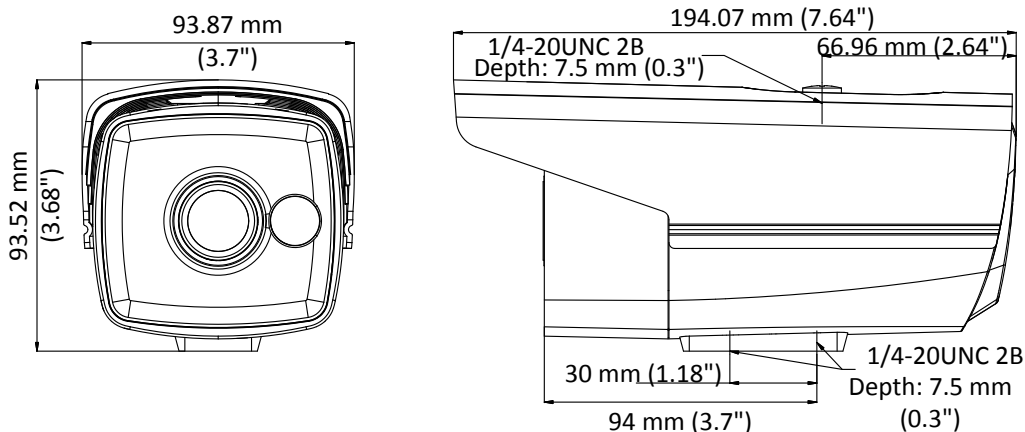

Dimensions

Accessories

DS-1298ZJ (Standard)
Wall Mounting Bracket

DS-1292ZJ (Optional)
Wall Mounting Bracket

DS-1296ZJ (Optional)
Wall Mounting Bracket

DS-1299ZJ (Optional)
Pendant Mounting Bracket

Distributed by