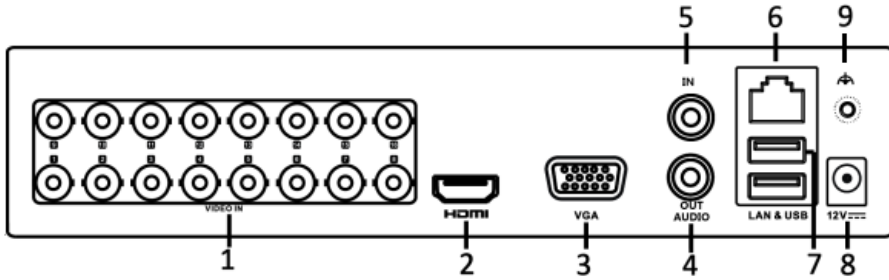

Physical Interface

No.	Description	No.	Description
1	Video and Audio in	6	LAN Network Interface
2	HDMI Interface	7	USB Interface
3	VGA Interface	8	12 VDC Power Input
4	AUDIO OUT	9	GND
5	AUDIO IN