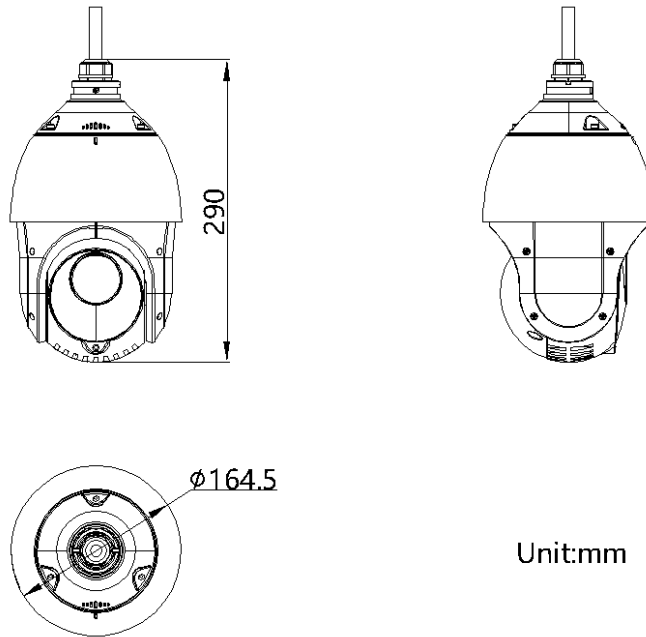

▪ **Dimension**

▪ **Accessory**

▪ **Included**

DS-1618ZJ	ASW0081-122000 2W

▪ **Optional**

DS-1667ZJ	DS-1661ZJ	DS-1662ZJ	DS-1619ZJ	DS-1602ZJ