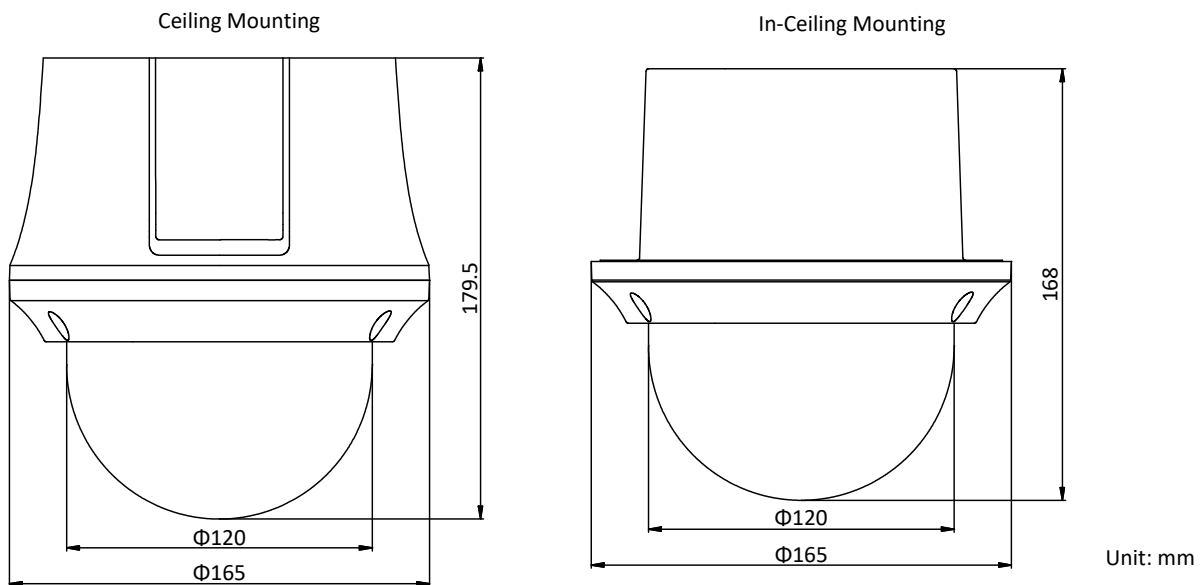

Dimensions	Ceiling mounting model: Φ 165 mm $\times$ 179.5 mm (Φ 6.50" $\times$ 7.07") In-ceiling mounting model: Φ 165 mm $\times$ 168 mm (Φ 6.50" $\times$ 6.61")
Weight	Approx. 2 kg (4.41 lb)

DORI

The DORI (detect, observe, recognize, identify) distance gives the general idea of the camera ability to distinguish persons or objects within its field of view.

It is calculated based on the camera sensor specification and the criteria given by EN 62676-4: 2015.

DORI	Detect	Observe	Recognize	Identify
Definition	25 px/m	63 px/m	125 px/m	250 px/m
Distance (Tele)	1600.0 m (5249.3 ft)	634.9 m (2083.1 ft)	320.0 m (1049.9 ft)	160.0 m (524.9 ft)

Available Model

DS-2DE4225W-DE3 (B), 12 VDC & PoE (802.3 at, class4)

Dimensions