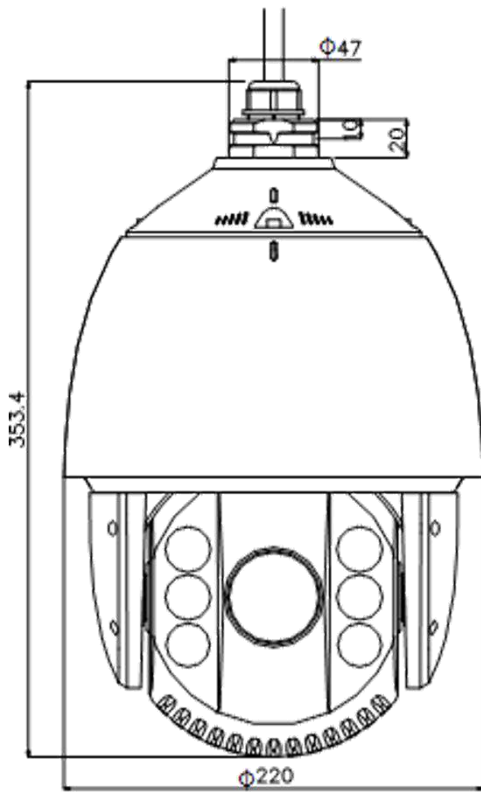

Dimensions

Unit: mm

Accessory

Optional