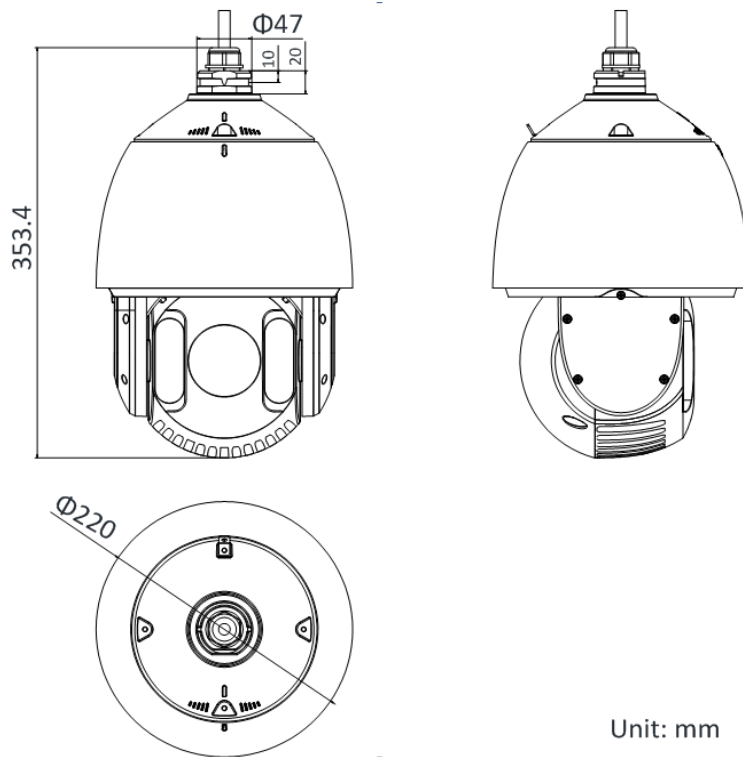

▪ **DORI**

The DORI (detect, observe, recognize, identify) distance gives the general idea of the camera ability to distinguish persons or objects within its field of view. It is calculated based on the camera sensor specification and the criteria given by EN 62676-4: 2015.

DORI	Detect	Observe	Recognize	Identify
Definition	25 px/m	63 px/m	125 px/m	250 px/m
Distance (Tele)	2046.9 m (6715.6 ft)	812.3 m (2665.0 ft)	409.4 m (1343.2 ft)	204.7 m (671.2 ft)

▪ **Dimension**