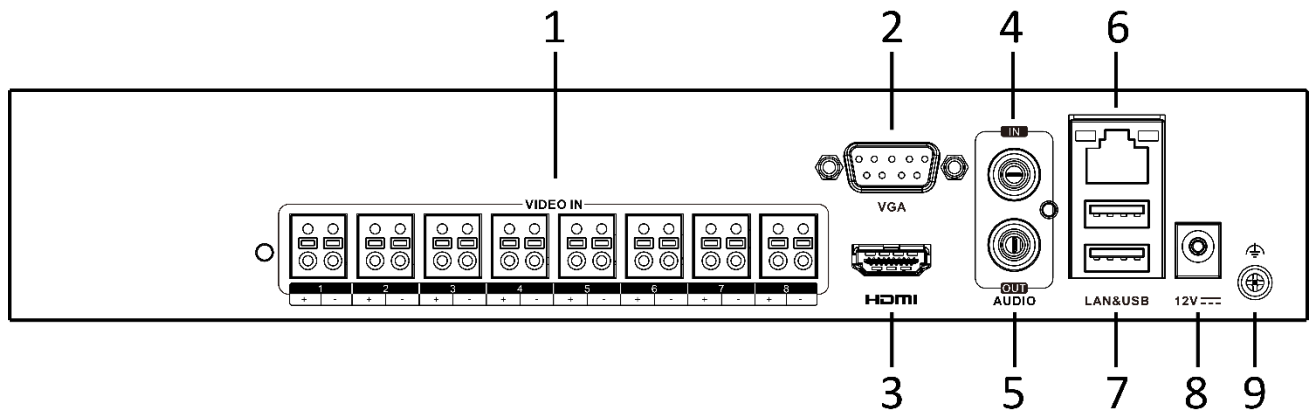

Physical Interface

No.	Description	No.	Description
1	VIDEO IN, Balun Interface	6	LAN Interface
2	VGA Interface	7	USB Interface
3	HDMI Interface	8	12 VDC Power Input
4	AUDIO IN	9	GND
5	AUDIO OUT