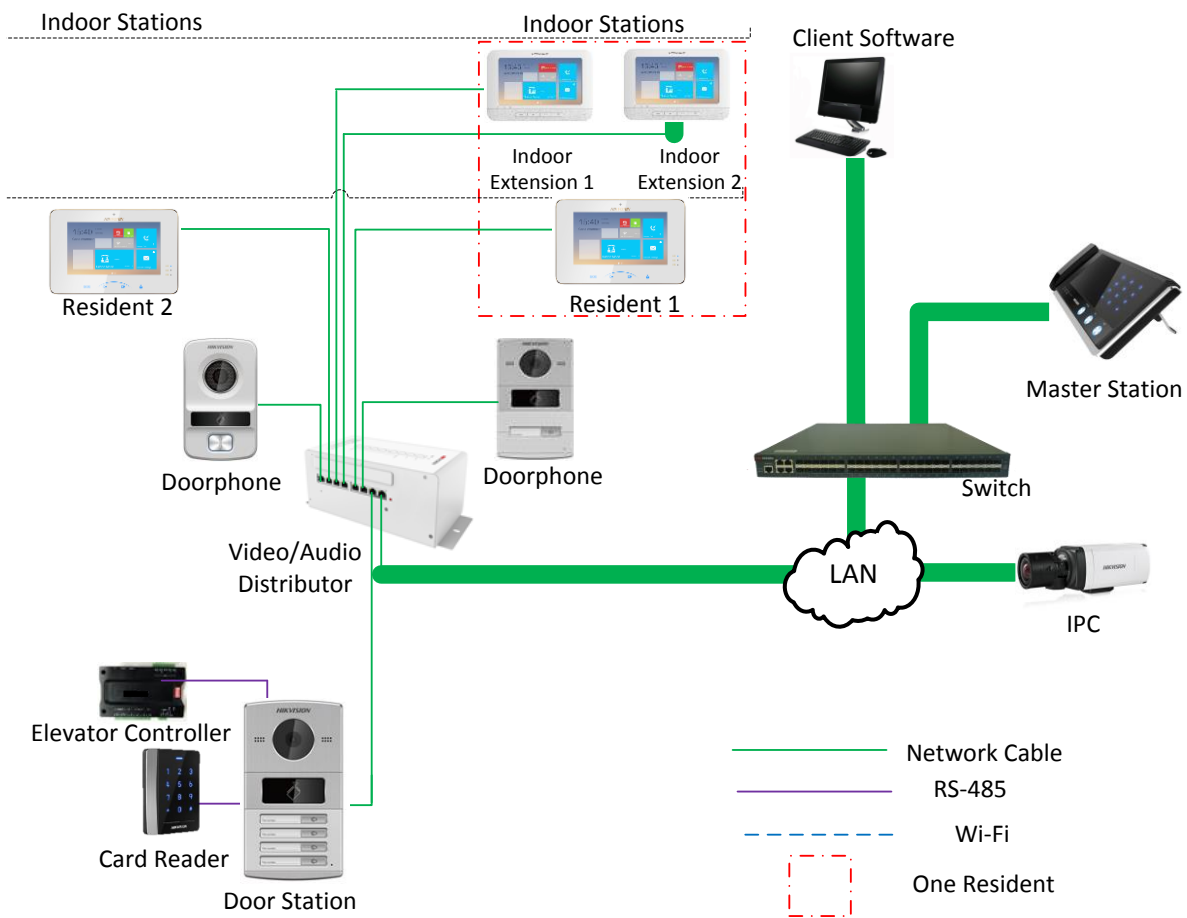

Typical Application

Available Models

DS-KV8102-IM, DS-KV8202-IM, DS-KV8402-IM