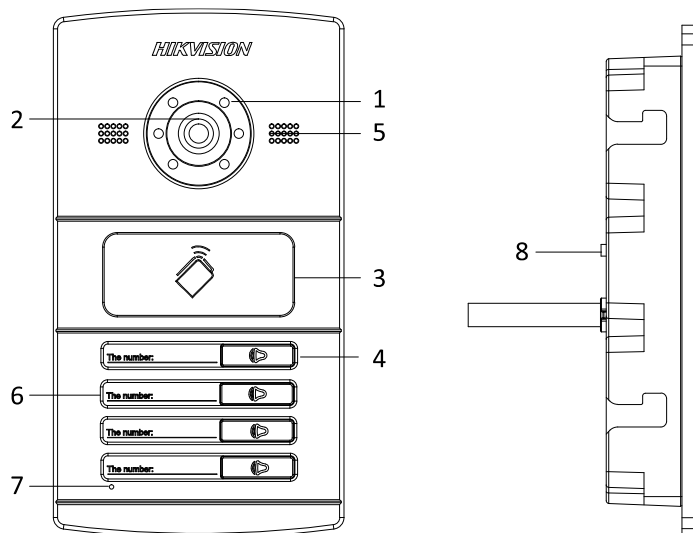

Appearance and Interfaces