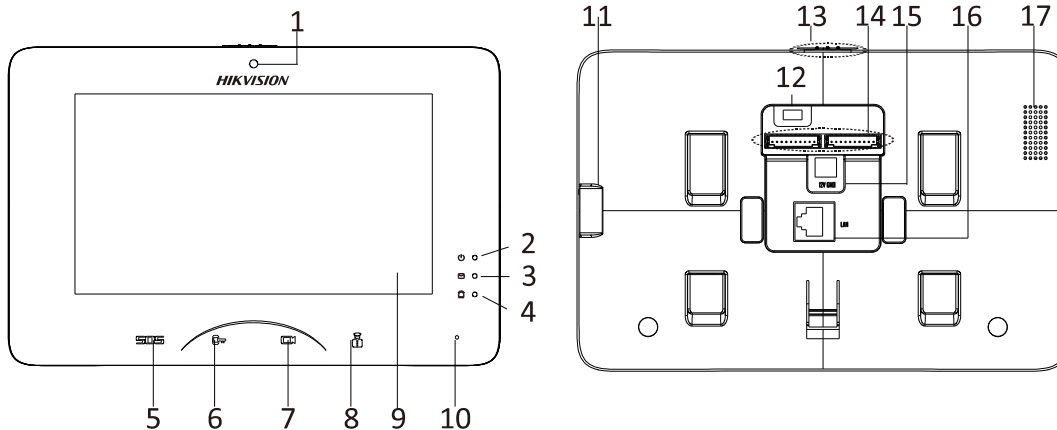

Appearance and Interfaces

Index	Description	Index	Description
1	Built-in Camera	10	Microphone
2	Power Supply Indicator	11	TF Card Slot
3	Information Indicator	12	Serial Port
4	Alarm Indicator	13	Mechanical Switch
5	SOS Touch Key	14	Terminals
6	Unlock Touch Key	15	Power Supply Interface
7	Live View Touch Key	16	Network Interface
8	Management Center Touch Key	17	Loudspeaker
9	LCD Display Screen		

Distributed by

Available Model

DS-KH8301-WTS, DS-KH8301-WT

HIKVISION®

Headquarters

No.555 Qianmo Road, Binjiang District,
Hangzhou 310051, China
T +86-571-8807-5998
overseasbusiness@hikvision.com

Hikvision USA
T +1-909-895-0400
sales.usa@hikvision.com

Hikvision Italy
T +39-0438-6902
info.it@hikvision.com

Hikvision Singapore
T +65-6684-4718
sg@hikvision.com

Hikvision Africa
T +27 (0) 0351172
sale.africa@hikvision.com

Hikvision Europe
T +31-23-55-42-770
info.eu@hikvision.com

Hikvision France
T +33(0)1-85-330-450
info.fr@hikvision.com

Hikvision Oceania
T +61-2-8599-4233
salesau@hikvision.com

Hikvision Hong Kong
T +852-2151-1761

Hikvision Middle East
T +971-4-8816086
salesme@hikvision.com

Hikvision Spain
T +34-91-737-16-55
info.es@hikvision.com

Hikvision Canada
T +1-909-895-0400
sales.usa@hikvision.com

Hikvision Russia
T +7-495-669-67-99
saleru@hikvision.com

Hikvision Poland
T +48-22-460-01-50
poland@hikvision.com

Hikvision Korea
T +82-31-731-8841
sales.korea@hikvision.com

Hikvision India
T +91-22-28469900
sales@pramahikvision.com

Hikvision UK
T +01628-902140
support.uk@hikvision.com

Hikvision Brazil
T +55 11 3318-0050
Latam.support@hikvision.com