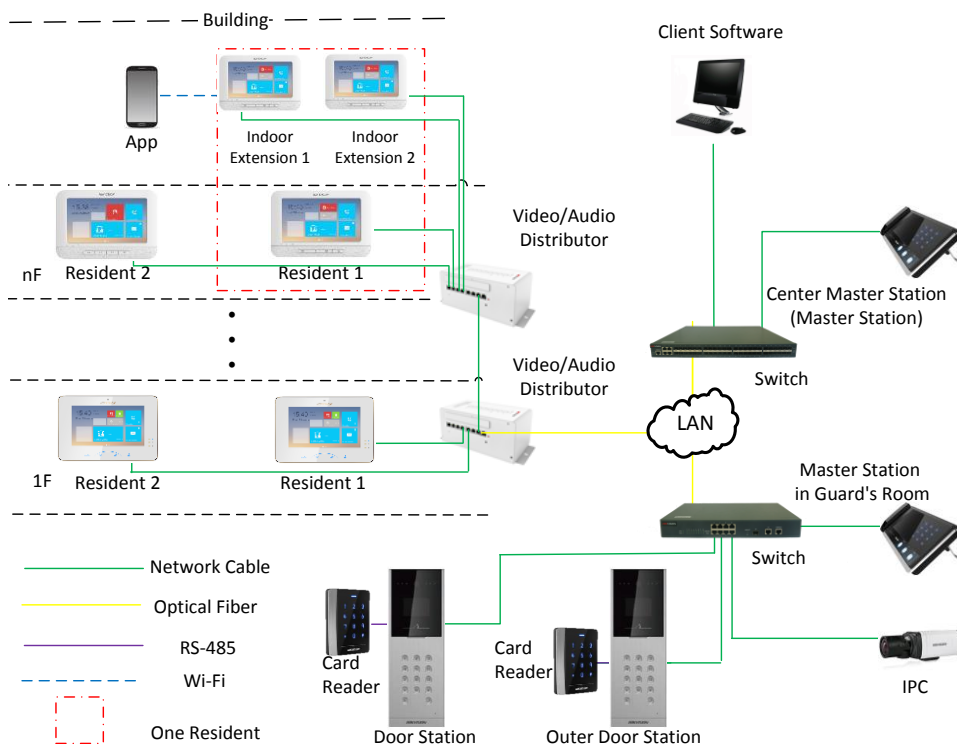

Typical Application